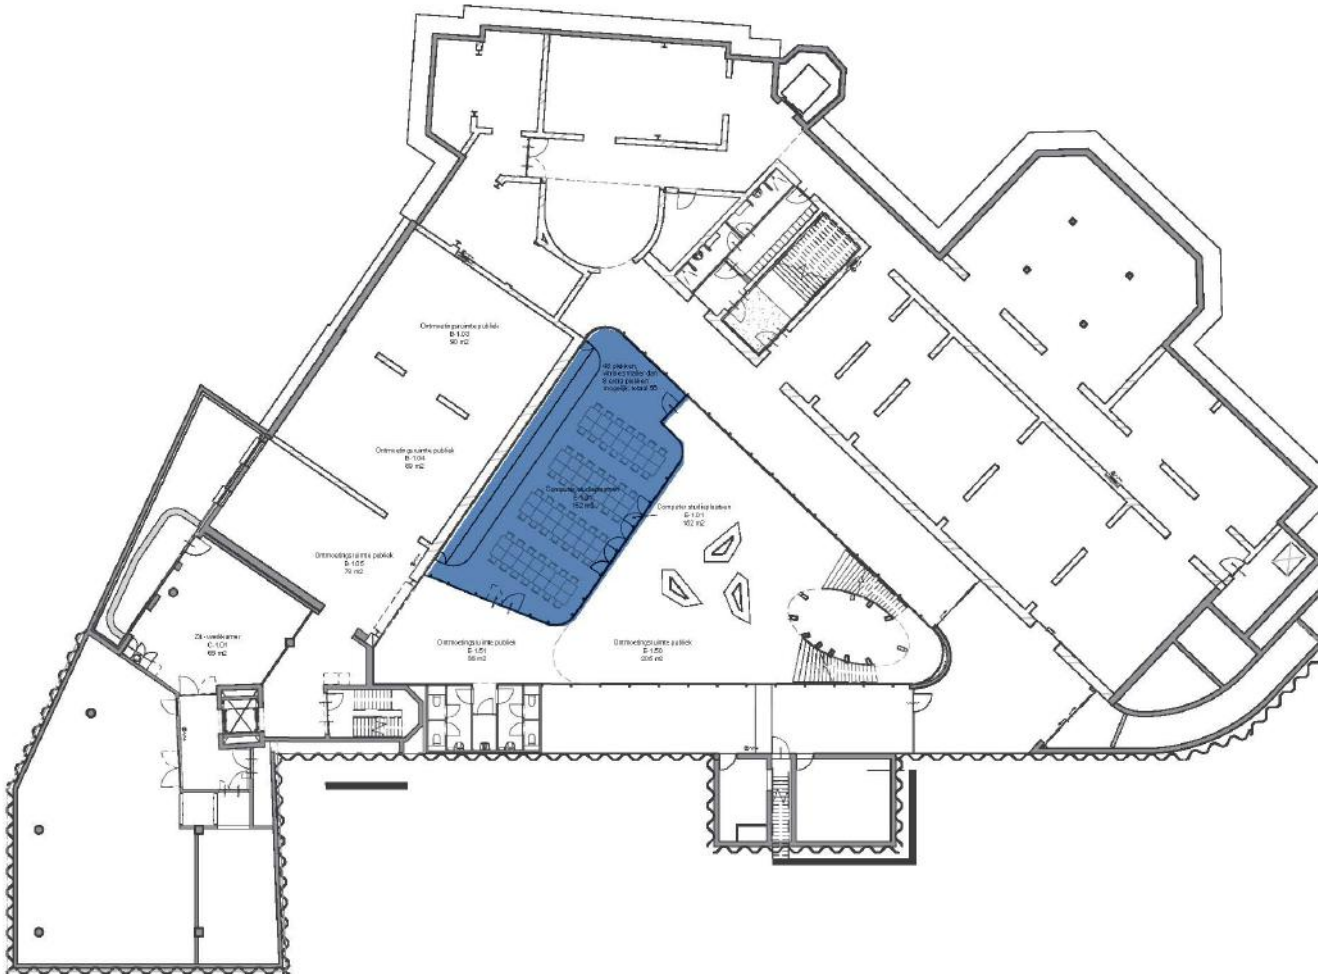

relax	comfort	day light
modern	spacious	wide view
	open	cosy
green / plants		

High intensity - collection rooms

1st, 2nd, 3rd floor

flexible table setups

High intensity - collection rooms

High intensity - new extension

1st & 2nd new extension

High intensity - large rooms

3rd floor

Volume with seating positioned central in open space

High intensity - large rooms, 3rd floor

'roomdividen vanaf plafond'

UB - Binnenstad - medium intensity

atrium -1

Medium intensity - small rooms mid building

1st and 2nd floor

2x seating area with white boards

setup with tables

Medium intensity - small room end hallway

1st ,2nd, 3rd floor

out of the box concept, 3x different