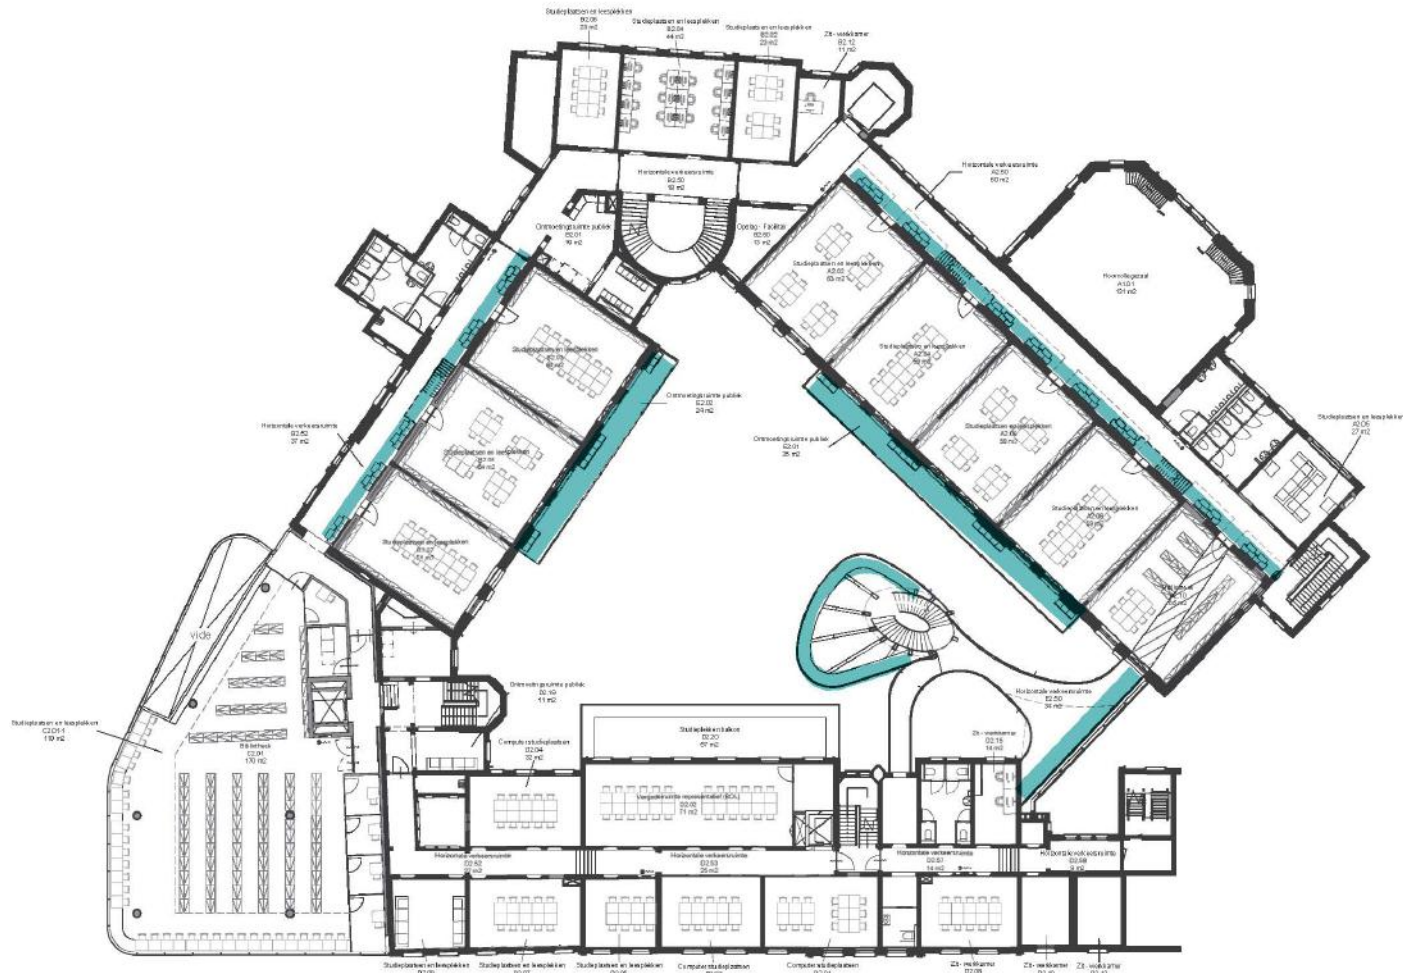

atrium -1

Medium intensity - small rooms mid building

1st and 2nd floor

2x seating area with white boards

setup with tables

Medium intensity - small room end hallway

1st ,2nd, 3rd floor

out of the box concept, 3x different

Medium intensity - new extension

3rd floor

open plan with mix of medium study concepts

volume to create different zones

UB - Binnenstad - low intensity

Atrium-1

UB - Binnenstad - low intensity

Ground floor - atrium

UB - Binnenstad - low intensity

1st floor

UB - Binnenstad - low intensity

2nd floor

Low intensity - hallways

1st and 2nd floor

sofas with small tables

Low intensity - balkonies atrium