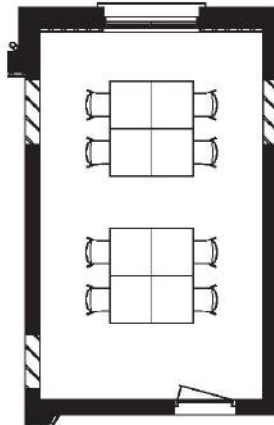

1st & 2nd new extension

High intensity - large rooms

3rd floor

Volume with seating positioned central in open space

High intensity - large rooms, 3rd floor

'roomdividen vanaf plafond'

UB - Binnenstad - medium intensity

atrium -1

Medium intensity - small rooms mid building

1st and 2nd floor

2x seating area with white boards

setup with tables

Medium intensity - small room end hallway

1st ,2nd, 3rd floor

out of the box concept, 3x different

Medium intensity - new extension

3rd floor

open plan with mix of medium study concepts

volume to create different zones

UB - Binnenstad - low intensity

Atrium-1

UB - Binnenstad - low intensity

Ground floor - atrium