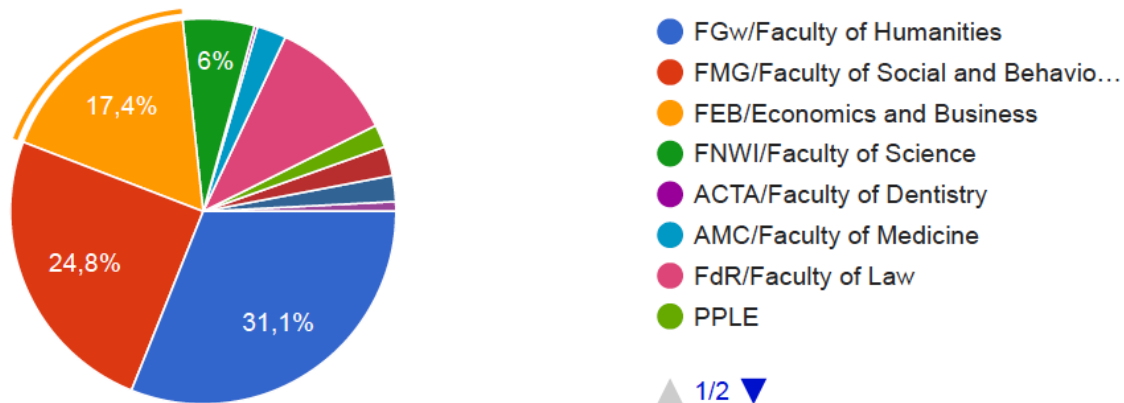

Study place Tinder

363 valid responses

Ik studeer aan de volgende faculteit:/I'm a student in the following faculty:

367 reacties